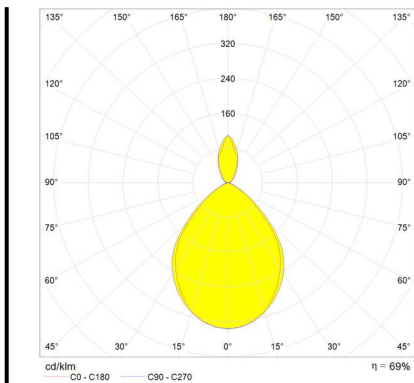

Tolomeo Micro Pinza LED - 3000K

Michele De Lucchi
Giancarlo Fassina

DESCRIPTION

Support in polished aluminium, diffuser in matt anodised aluminium; steel pincer grip.

PRODUCT CODE: A043800

FEATURES

- Article Code: **A043800**
- Colour: **Aluminium**
- Installation: **Wall**
- Material: **Aluminium, steel**
- Series: **Design Collection**
- design by: **Michele De Lucchi, Giancarlo Fassina**

DIMENSIONS

- Height: **cm 20**
- Depth: **cm 16**
- Glow Wire Test: **750°**

LUMINAIRE

- Power Supply: **Electronic Dimmable Remote**
- Trasformer availability: **Remote**
- Watt: **9W**
- Voltage: **24V**
- Delivered lumens output: **491lm**
- CCT: **3000K**
- Efficiency: **63%**
- Efficacy: **54.52lm/W**
- CRI: **90**
- Dimmer Typology: **Microswitch Dimmer**

SOURCES INCLUDED

- Category: **Led**
- Number: **1**
- Watt: **9W**
- Color temperature (K): **3000K**
- CRI: **90**