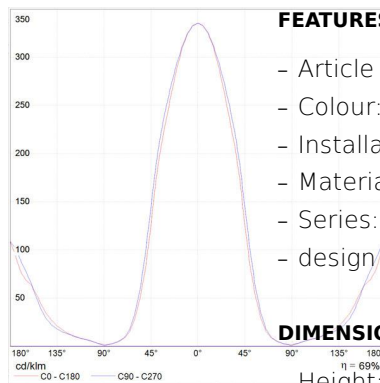

FEATURES

- Article Code: **A043800**
- Colour: **Aluminium**
- Installation: **Wall**
- Material: **Aluminium, steel**
- Series: **Design Collection**
- design by: **Michele De Lucchi, Giancarlo Fassina**

DIMENSIONS

- Height: **cm 20**
- Depth: **cm 16**
- Glow Wire Test: **750°**

LUMINAIRE

- Power Supply: **Electronic Dimmable Remote**
- Trasformer availability: **Remote**
- Watt: **9W**
- Voltage: **24V**
- Delivered lumens output: **491lm**
- CCT: **3000K**
- Efficiency: **63%**
- Efficacy: **54.52lm/W**
- CRI: **90**
- Dimmer Typology: **Microswitch Dimmer**

SOURCES INCLUDED

- Category: **Led**
- Number: **1**
- Watt: **9W**
- Color temperature (K): **3000K**
- CRI: **90**