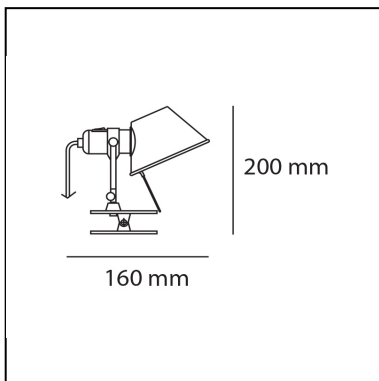

Tolomeo Micro Pinza - Orange

Michele De Lucchi
Giancarlo Fassina

LUMINAIRE

- Watt: **40W**
- Voltage: **220V-240V**
- Delivered lumens output: **244lm**
- Efficiency: **57%**
- Efficacy: **6.1lm/W**
- CRI: **100**

Notes

Possibility to mount LED source on E14 Socket

DESCRIPTION

Support in polished aluminium, diffuser in orange matt anodised aluminium; steel pincer grip.

PRODUCT CODE: A010860

FEATURES

- Article Code: **A010860**
- Colour: **Metal orange**
- Installation: **Wall**
- Material: **Aluminium, steel**
- Series: **Design Collection**
- design by: **Michele De Lucchi, Giancarlo Fassina**

DIMENSIONS

- Height: **cm 20**
- Depth: **cm 16**

NOT INCLUDED SOURCES

- Category: **HALO**
- Number: **1**
- Lbs: **Qt26**
- Watt: **46W**
- Socket: **E14**
- Color Rendering: **1a**
- Color temperature (K): **3000K**