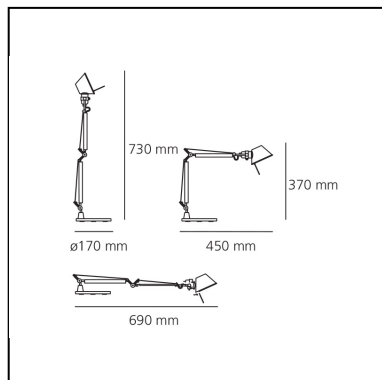

Tolomeo Micro Table - Aluminium - Body Lamp + Base

Michele De Lucchi
Giancarlo Fassina

IP20   

LUMINAIRE

- Watt: **5W**
- Voltage: **220V-240V**
- Delivered lumen output: **267lm**
- Efficiency: **57%**
- Efficacy: **53.33lm/W**
- CRI: **80**

Notes

Interchangeable support: table base, clamp, desk fixed support and twin support that allows two independent lamp units to be fitted. Possibility to mount LED source on E14 Socket

DESCRIPTION

Base and cantilevered arms in polished aluminium; diffuser in matt anodised aluminium; joints and supports in polished aluminium. System of spring balancing. The code is referred to the body lamp only

FEATURES

- Product Code: **A011800**
- Colour: **Aluminium**
- Installation: **Table**
- Material: **Aluminium, steel**
- Series: **Design Collection**
- design by: **Michele De Lucchi, Giancarlo Fassina**

DIMENSIONS

- Length: **450 mm**
- Height: **370 mm**
- Base Diameter: **170 mm**
- Max Extension Height: **730 mm**
- Max Extension Length: **690 mm**

SOURCES NOT INCLUDED

- Category: **LED RETROFIT**
- Number: **1**
- Watt: **4W**
- Socket: **E14**