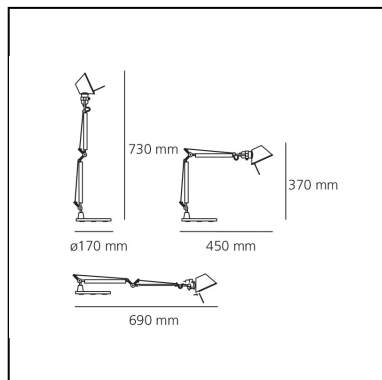

Tolomeo Micro Table - Aluminium - Body Lamp + Base

Michele De Lucchi
Giancarlo Fassina

IP20    

LUMINAIRE *

- Watt: **5W**
- Voltage: **220V-240V**
- Delivered lumen output: **267lm**
- Efficiency: **57%**
- Efficacy: **53.33lm/W**
- CRI: **80**

* Photometric data may vary depending on the source installed.
Light measurements are provided in relative form and technical lighting calculations may be updated according to the effective source used.

DIMENSIONS

- Length: **450 mm**
- Height: **370 mm**
- Base Diameter: **170 mm**
- Max Extension Height: **730 mm**
- Max Extension Length: **690 mm**

SOURCES NOT INCLUDED

- Category: **LED RETROFIT**
- Number: **1**
- Watt: **4W**
- Socket: **E14**