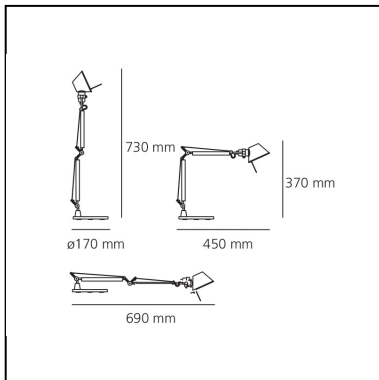

Tolomeo Micro Table - Anodized blue - Body Lamp

Michele De Lucchi
Giancarlo Fassina

IP20

LUMINAIRE

- Watt: **40W**
- Voltage: **220V-240V**
- Delivered lumens output: **244lm**
- Efficiency: **57%**
- Efficacy: **6.1lm/W**
- CRI: **100**

Notes

Interchangeable support: table base, clamp, desk fixed support and twin support that allows two independent lamp units to be fitted. Possibility to mount LED source on E14 Socket. Complete lamp consists of body lamp + accessories

DESCRIPTION

Base and cantilevered arms in polished aluminium; diffuser in matt anodised blue aluminium; joints and supports in polished aluminium. System of spring balancing. The code is referred to the body lamp only

PRODUCT CODE: A010950

FEATURES

- Article Code: **A010950**
- Colour: **Metal blue**
- Installation: **Table**
- Material: **Aluminium, steel**
- Series: **Design Collection**
- design by: **Michele De Lucchi, Giancarlo Fassina**

DIMENSIONS

- Length: **cm 45**
- Height: **cm 37**
- Base Diameter: **cm 17**
- Max Extension Height: **cm 73**
- Max Extension Length: **cm 69**

NOT INCLUDED SOURCES

- Category: **HALO**
- Number: **1**
- Lbs: **Qt26**
- Watt: **46W**
- Socket: **E14**
- Color Rendering: **1a**
- Color temperature (K): **3000K**

ALTERNATIVE SOURCES