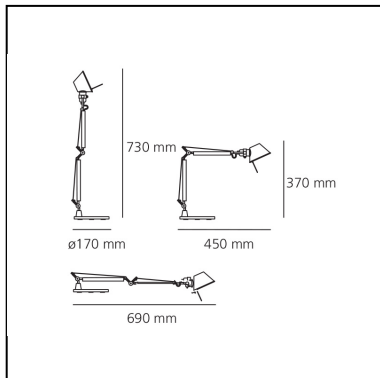

Tolomeo Micro Table - Anodized blue - Body Lamp + Base

Michele De Lucchi
Giancarlo Fassina

IP20   EAC 

LUMINAIRE

- Watt: **40W**
- Voltage: **220V-240V**
- Delivered lumens output: **244lm**
- Efficiency: **57%**
- Efficacy: **6.1lm/W**
- CRI: **100**

Notes

Interchangeable support: table base, clamp, desk fixed support and twin support that allows two independent lamp units to be fitted. Possibility to mount LED source on E14 Socket

DESCRIPTION

Base and cantilevered arms in polished aluminium; diffuser in matt anodised blue aluminium; joints and supports in polished aluminium. System of spring balancing. The code is referred to the body lamp only

DIMENSIONS

- Length: **cm 45**
- Height: **cm 37**
- Base Diameter: **cm 17**
- Max Extension Height: **cm 73**
- Max Extension Length: **cm 69**
- Impact Resistance: **N/D**
- Glow Wire Test: **N/D°**

NOT INCLUDED SOURCES

- Category: **HALO**
- Number: **1**
- Lbs: **Qt26**
- Watt: **46W**
- Socket: **E14**
- Color Rendering: **1a**
- Color temperature (K): **3000K**

ALTERNATIVE SOURCES

- Category: **LED RETROFIT**
- Number: **1**
- Watt: **6W**
- Delivered lumens output: **470lm**
- Socket: **E14**