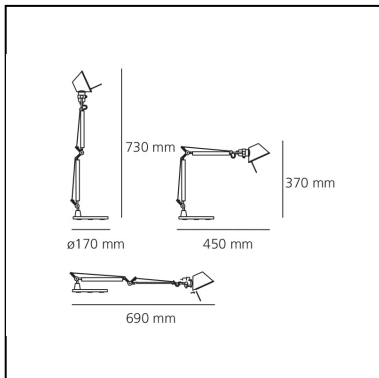

Tolomeo Micro Table - Anodized orange - Body Lamp

Michele De Lucchi
Giancarlo Fassina

IP20

LUMINAIRE

- Watt: **40W**
- Voltage: **220V-240V**
- Delivered lumens output: **244lm**
- Efficiency: **57%**
- Efficacy: **6.1lm/W**
- CRI: **100**

Notes

Interchangeable support: table base, clamp, desk fixed support and twin support that allows two independent lamp units to be fitted. Possibility to mount LED source on E14 Socket. Complete lamp consists of body lamp + accessories

DESCRIPTION

Base and cantilevered arms in polished aluminium; diffuser in matt anodised orange aluminium; joints and supports in polished aluminium. System of spring balancing. The code is referred to the body lamp only

PRODUCT CODE: A010960

FEATURES

- Article Code: **A010960**
- Colour: **Metal orange**
- Installation: **Table**
- Material: **Aluminium, steel**
- Series: **Design Collection**
- design by: **Michele De Lucchi, Giancarlo Fassina**

DIMENSIONS

- Length: **cm 45**
- Height: **cm 37**
- Base Diameter: **cm 17**
- Max Extension Height: **cm 73**
- Max Extension Length: **cm 69**

NOT INCLUDED SOURCES

- Category: **HALO**
- Number: **1**
- Lbs: **Qt26**
- Watt: **46W**
- Socket: **E14**
- Color Rendering: **1a**
- Color temperature (K): **3000K**

ALTERNATIVE SOURCES