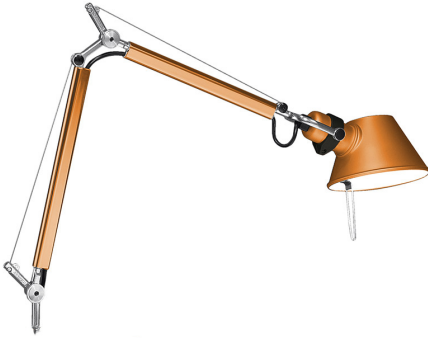

# Tolomeo Micro Table - Anodized orange - Body Lamp

Michele De Lucchi  
Giancarlo Fassina

IP20    

## Notes

Interchangeable support: table base, clamp, desk fixed support and twin support that allows two independent lamp units to be fitted. Possibility to mount LED source on E14 Socket. Complete lamp consists of body lamp + accessories

## DESCRIPTION

Base and cantilevered arms in polished aluminium; diffuser in matt anodised orange aluminium; joints and supports in polished aluminium. System of spring balancing. The code is referred to the body lamp only

## FEATURES

- Article Code: **A010960**
- Colour: **Metal orange**
- Installation: **Table**
- Material: **Aluminium, steel**
- Series: **Design Collection**
- design by: **Michele De Lucchi, Giancarlo Fassina**