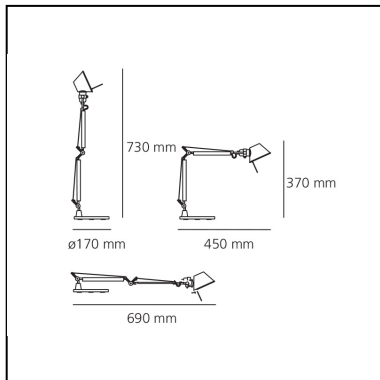

LUMINAIRE

- Watt: **40W**
- Voltage: **220V-240V**
- Delivered lumens output: **244lm**
- Efficiency: **57%**
- Efficacy: **6.1lm/W**
- CRI: **100**

Notes

Interchangeable support: table base, clamp, desk fixed support and twin support that allows two independent lamp units to be fitted. Possibility to mount LED source on E14 Socket

DESCRIPTION

Base and cantilevered arms in polished aluminium; diffuser in matt anodised orange aluminium; joints and supports in polished aluminium. System of spring balancing. The code is referred to the body lamp only

PRODUCT CODE: A011860

FEATURES

- Article Code: **A011860**
- Colour: **Metal orange**
- Installation: **Table**
- Material: **Aluminium, steel**
- Series: **Design Collection**
- design by: **Michele De Lucchi, Giancarlo Fassina**

DIMENSIONS

- Length: **cm 45**
- Height: **cm 37**
- Base Diameter: **cm 17**
- Max Extension Height: **cm 73**
- Max Extension Length: **cm 69**

NOT INCLUDED SOURCES

- Category: **HALO**
- Number: **1**
- Lbs: **Qt26**
- Watt: **46W**
- Socket: **E14**
- Color Rendering: **1a**
- Color temperature (K): **3000K**

ALTERNATIVE SOURCES