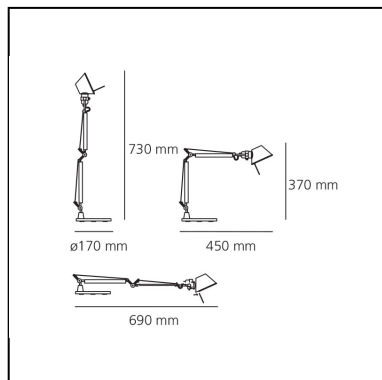

Tolomeo Micro Table - Anodized red - Body Lamp + Base

Michele De Lucchi
Giancarlo Fassina

IP20   EAC 

LUMINAIRE

- Watt: **40W**
- Voltage: **220V-240V**
- Delivered lumens output: **244lm**
- Efficiency: **57%**
- Efficacy: **6.1lm/W**
- CRI: **100**

Notes

Interchangeable support: table base, clamp, desk fixed support and twin support that allows two independent lamp units to be fitted. Possibility to mount LED source on E14 Socket

DESCRIPTION

Base and cantilevered arms in polished aluminium; diffuser in matt anodised red aluminium; joints and supports in polished aluminium. System of spring balancing. The code is referred to the body lamp only

PRODUCT CODE: A011810

FEATURES

- Article Code: **A011810**
- Colour: **Metal red**
- Installation: **Table**
- Material: **Aluminium, steel**
- Series: **Design Collection**
- design by: **Michele De Lucchi, Giancarlo Fassina**

DIMENSIONS

- Length: **cm 45**
- Height: **cm 37**
- Base Diameter: **cm 17**
- Max Extension Height: **cm 73**
- Max Extension Length: **cm 69**

NOT INCLUDED SOURCES

- Category: **HALO**
- Number: **1**
- Lbs: **Qt26**
- Watt: **46W**
- Socket: **E14**
- Color Rendering: **1a**
- Color temperature (K): **3000K**