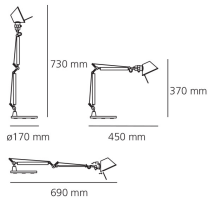

Tolomeo Micro Table Bicolor - Black/Blue

Michele De Lucchi, Giancarlo Fassina

IP20     

LUMINAIRE

- Watt: **4W**
- Voltage: **220V-240V**

Notes

Bulb included.

PRODUCT CODE: AS01183001

DIMENSIONS

- Length: **cm 45**
- Height: **cm 37**
- Base Diameter: **cm 17**
- Max Extension Height: **cm 73**
- Max Extension Length: **cm 69**

NOT INCLUDED SOURCES

- Category: **HALO**
- Number: **1**
- Lbs: **Qt26**
- Watt: **46W**
- Socket: **E14**
- Color Rendering: **1a**
- Color temperature (K): **3000K**