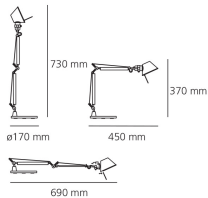

Tolomeo Micro Table Bicolor - Black/Yellow

Michele De Lucchi, Giancarlo Fassina

IP20     

LUMINAIRE

- Watt: **4W**
- Voltage: **220V-240V**

Notes

Bulb included.

PRODUCT CODE: AS01183004

FEATURES

- Article Code: **AS01183004**
- Colour: **Black/Yellow**
- Installation: **Table**
- Material: **Aluminium, steel**
- Series: **Design Collection**
- Environment: **Indoor**
- design by: **Michele De Lucchi, Giancarlo Fassina**

DIMENSIONS

- Length: **cm 45**
- Height: **cm 37**
- Base Diameter: **cm 17**
- Max Extension Height: **cm 73**
- Max Extension Length: **cm 69**

NOT INCLUDED SOURCES

- Category: **HALO**
- Number: **1**
- Lbs: **Qt26**
- Watt: **46W**
- Socket: **E14**
- Color Rendering: **1a**
- Color temperature (K): **3000K**