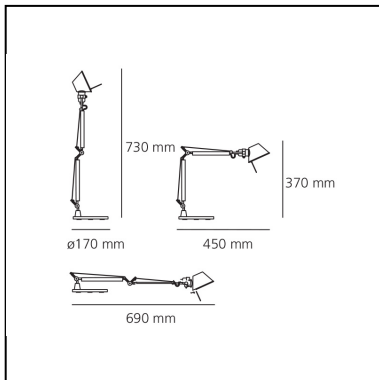

Tolomeo Micro Table - Glossy white - Body Lamp

Michele De Lucchi
Giancarlo Fassina

IP20    

LUMINAIRE

- Watt: **40W**
- Voltage: **220V-240V**
- Delivered lumens output: **244lm**
- Efficiency: **57%**
- Efficacy: **6.1lm/W**
- CRI: **100**

Notes

Interchangeable support: table base, clamp, desk fixed support and twin support that allows two independent lamp units to be fitted. Possibility to mount LED source on E14 Socket. Complete lamp consists of body lamp + accessories

PRODUCT CODE: 0010920A

FEATURES

- Article Code: **0010920A**
- Colour: **Glossy white**
- Installation: **Table**
- Material: **Aluminium, steel**
- Series: **Design Collection**
- design by: **Michele De Lucchi, Giancarlo Fassina**

DIMENSIONS

- Length: **cm 45**
- Height: **cm 37**
- Base Diameter: **cm 17**
- Max Extension Height: **cm 73**
- Max Extension Length: **cm 69**

NOT INCLUDED SOURCES

- Category: **HALO**
- Number: **1**
- Lbs: **Qt26**
- Watt: **46W**
- Socket: **E14**
- Color Rendering: **1a**
- Color temperature (K): **3000K**