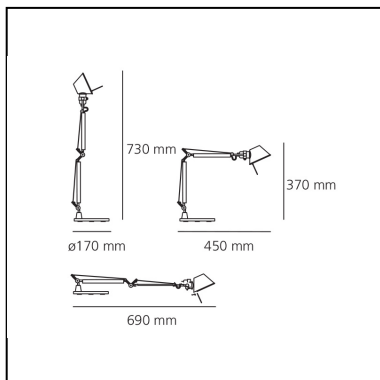

Tolomeo Micro Table - Glossy white - Body Lamp + Base

Michele De Lucchi
Giancarlo Fassina

IP20    

LUMINAIRE

- Watt: **40W**
- Voltage: **220V-240V**
- Delivered lumens output: **244lm**
- Efficiency: **57%**
- Efficacy: **6.1lm/W**
- CRI: **100**

Notes

Interchangeable support: table base, clamp, desk fixed support and twin support that allows two independent lamp units to be fitted. Possibility to mount LED source on E14 Socket

DESCRIPTION

Base and cantilevered arms in polished aluminium; diffuser in matt anodised aluminium; joints and supports in polished aluminium. System of spring balancing. The code is referred to the body lamp only

PRODUCT CODE: 0011820A

FEATURES

- Article Code: **0011820A**
- Colour: **Glossy white**
- Installation: **Table**
- Material: **Aluminium, steel**
- Series: **Design Collection**
- design by: **Michele De Lucchi, Giancarlo Fassina**

DIMENSIONS

- Length: **cm 45**
- Height: **cm 37**
- Base Diameter: **cm 17**
- Max Extension Height: **cm 73**
- Max Extension Length: **cm 69**

NOT INCLUDED SOURCES

- Category: **HALO**
- Number: **1**
- Lbs: **Qt26**
- Watt: **46W**
- Socket: **E14**
- Color Rendering: **1a**
- Color temperature (K): **3000K**