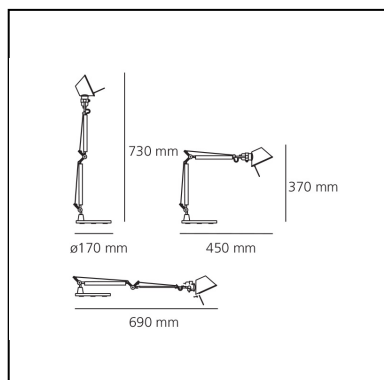

Tolomeo Micro Table LED 2700K - Body lamp

Michele De Lucchi
Giancarlo Fassina

DESCRIPTION

Base and cantilevered arms in polished aluminium; diffuser in matt anodised aluminium; joints and supports in polished aluminium. System of spring balancing. The code is referred to the body lamp only

IP20    

LUMINAIRE

- Watt: **7W**
- Voltage: **24V**
- Delivered lumen output: **620lm**
- CCT: **2700K**
- Efficiency: **71%**
- Efficacy: **88.63lm/W**
- CRI: **90**
- Dimmer Typology: **Microswitch Dimmer**

DIMENSIONS

- Length: **450 mm**
- Height: **370 mm**
- Base Diameter: **170 mm**
- Max Extension Height: **730 mm**
- Max Extension Length: **690 mm**
- Glow Wire Test: **750°**

SOURCES INCLUDED

- Category: **Led**
- Number: **1**
- Watt: **9W**
- Color temperature (K): **2700K**
- CRI: **90**