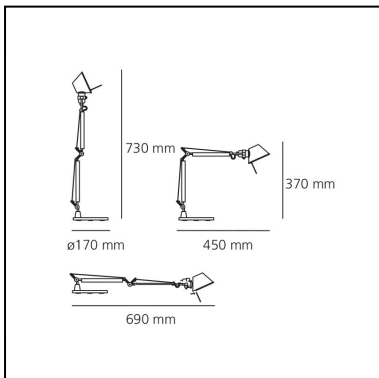

Tolomeo Micro Table LED 2700K - Body lamp + Base

Michele De Lucchi
Giancarlo Fassina

IP20   EAC

LUMINAIRE

- Watt: **7W**
- Voltage: **24V**
- Delivered lumen output: **620lm**
- CCT: **2700K**
- Efficiency: **71%**
- Efficacy: **88.63lm/W**
- CRI: **90**
- Dimmer Typology: **Microswitch Dimmer**

DIMENSIONS

- Length: **450 mm**
- Height: **370 mm**
- Base Diameter: **170 mm**
- Max Extension Height: **730 mm**
- Max Extension Length: **690 mm**