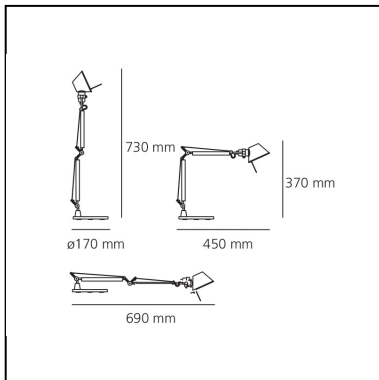

Tolomeo Micro Table LED 3000K - Body lamp

Michele De Lucchi
Giancarlo Fassina

IP20

LUMINAIRE

- Watt: **9W**
- Voltage: **24V**
- Delivered lumens output: **491lm**
- CCT: **3000K**
- Efficiency: **63%**
- Efficacy: **54.52lm/W**
- CRI: **90**
- Dimmer Typology: **Microswitch Dimmer**

Notes

Interchangeable support: table base, clamp, desk fixed support and twin support that allows two independent lamp units to be fitted. Possibility to mount LED source on E14 Socket. Complete lamp consists of body lamp + accessories

DESCRIPTION

Base and cantilevered arms in polished aluminium; diffuser in matt anodised aluminium; joints and supports in polished aluminium. System of spring balancing. The code is referred to the body lamp only

PRODUCT CODE: A010300

FEATURES

- Article Code: **A010300**
- Colour: **Aluminium**
- Installation: **Table**
- Material: **Aluminium, steel**
- Series: **Design Collection**
- design by: **Michele De Lucchi, Giancarlo Fassina**

DIMENSIONS

- Length: **cm 45**
- Height: **cm 37**
- Base Diameter: **cm 17**
- Max Extension Height: **cm 73**
- Max Extension Length: **cm 69**
- Glow Wire Test: **750°**

SOURCES INCLUDED

- Category: **Led**
- Number: **1**
- Watt: **9W**
- Color temperature (K): **3000K**
- CRI: **90**