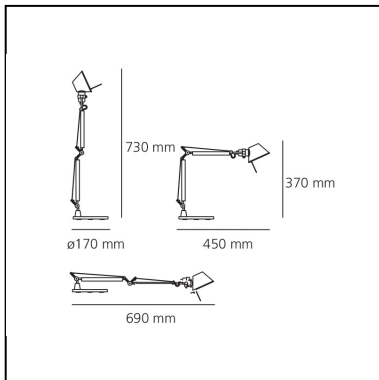

Tolomeo Micro Table LED 3000K - Body lamp

Michele De Lucchi
Giancarlo Fassina

IP20    

LUMINAIRE

- Watt: **9W**
- Voltage: **24V**
- Delivered lumens output: **491lm**
- CCT: **3000K**
- Efficiency: **63%**
- Efficacy: **54.52lm/W**
- CRI: **90**
- Dimmer Typology: **Microswitch Dimmer**

Notes

Interchangeable support: table base, clamp, desk fixed support and twin support that allows two independent lamp units to be fitted. Possibility to mount LED source on E14 Socket. Complete lamp consists of body lamp + accessories

DIMENSIONS

- Length: **cm 45**
- Height: **cm 37**
- Base Diameter: **cm 17**
- Max Extension Height: **cm 73**
- Max Extension Length: **cm 69**
- Glow Wire Test: **750°**

SOURCES INCLUDED

- Category: **Led**
- Number: **1**
- Watt: **9W**
- Color temperature (K): **3000K**
- CRI: **90**