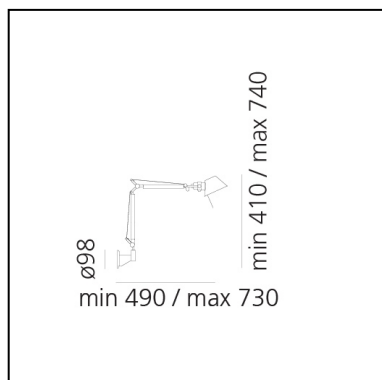

Tolomeo Micro Wall - Aluminium - Body Lamp

Michele De Lucchi
Giancarlo Fassina

DESCRIPTION

Cantilevered arms in polished aluminium; diffuser in anodised aluminium; joints and wall support in polished aluminium. System of spring balancing. The code refers to the luminaire's body only.

IP20   **EAC**  

LUMINAIRE

- Watt: **5W**
- Voltage: **220V-240V**
- Delivered lumen output: **267lm**
- Efficiency: **57%**
- Efficacy: **53.33lm/W**
- CRI: **80**

Notes

Possibility to mount LED source on E14 Socket. Complete lamp consists of body lamp + accessories

FEATURES

- Product Code: **A010900**
- Colour: **Aluminium**
- Installation: **Wall**
- Material: **Aluminium**
- Series: **Design Collection**
- design by: **Michele De Lucchi, Giancarlo Fassina**

DIMENSIONS

- Length: **490 mm**
- Height: **410 mm**
- Max Extension Height: **740 mm**
- Max Extension Length: **730 mm**

SOURCES NOT INCLUDED

- Category: **LED RETROFIT**
- Number: **1**
- Watt: **4W**
- Delivered lumen output: **370lm**
- Socket: **E14**