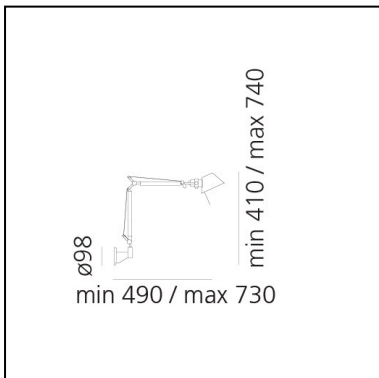

Tolomeo Micro Wall - Aluminium - Body Lamp

Michele De Lucchi
Giancarlo Fassina

LUMINAIRE *

- Watt: **5W**
- Voltage: **220V-240V**
- Delivered lumen output: **267lm**
- Efficiency: **57%**
- Efficacy: **53.33lm/W**
- CRI: **80**

FEATURES

- Product Code: **A010900**
- Colour: **Aluminium**
- Installation: **Wall**
- Material: **Aluminium**
- Series: **Design Collection**
- design by: **Michele De Lucchi, Giancarlo Fassina**

DIMENSIONS

- Length: **490 mm**
- Height: **410 mm**
- Max Extension Height: **740 mm**
- Max Extension Length: **730 mm**

SOURCES NOT INCLUDED

- Category: **LED RETROFIT**
- Number: **1**
- Watt: **MAX 6W**
- Socket: **E14**