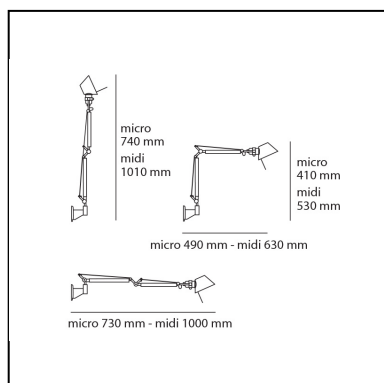

Tolomeo Micro Wall - Aluminium - Body Lamp

Michele De Lucchi
Giancarlo Fassina

LUMINAIRE

- Watt: **40W**
- Voltage: **220V-240V**
- Delivered lumens output: **244lm**
- Efficiency: **57%**
- Efficacy: **6.1lm/W**
- CRI: **100**

Notes

Possibility to mount LED source on E14 Socket. Complete lamp consists of body lamp + accessories

DESCRIPTION

Cantilevered arms in polished aluminium; diffuser in anodised aluminium; joints and wall support in polished aluminium. System of spring balancing. The code refers to the luminaire's body only

DIMENSIONS

- Length: **cm 49**
- Height: **cm 41**
- Max Extension Height: **cm 74**
- Max Extension Length: **cm 73**

NOT INCLUDED SOURCES

- Category: **HALO**
- Number: **1**
- Lbs: **Qt26**
- Watt: **46W**
- Socket: **E14**
- Color Rendering: **1a**
- Color temperature (K): **3000K**