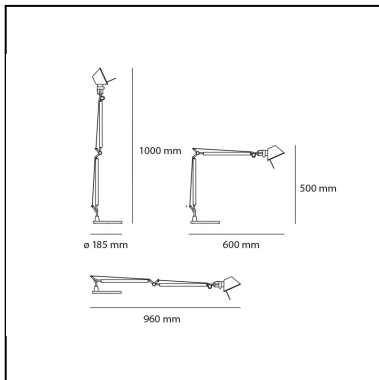

Tolomeo Midi Table LED 2700K Anthracite grey - Body Lamp

Michele De Lucchi
Giancarlo Fassina

IP20 

LUMINAIRE

- Watt: **9W**
- Voltage: **24V**
- Delivered lumens output: **461lm**
- CCT: **2700K**
- Efficiency: **63%**
- Efficacy: **51.17lm/W**
- CRI: **90**
- Dimmer Typology: **Microswitch Dimmer**

Notes

Complete lamp consists of body lamp + accessories

DESCRIPTION

Table lamp, extension of the range of the Tolomeo series. Maintaining the reduced dimensions of the diffuser of the Tolomeo micro, it increases the power to 9W and extends the dimensions of the structure and arms enabling it to be used on work tables and desks. The code is referred to the body lamp only

PRODUCT CODE: A0151W20

FEATURES

- Article Code: **A0151W20**
- Colour: **Anthracite grey**
- Installation: **Table**
- Material: **aluminium, steel**
- Series: **Design Collection**
- design by: **Michele De Lucchi, Giancarlo Fassina**

DIMENSIONS

- Length: **cm 60**
- Height: **cm 50**
- Max Extension Height: **cm 100**
- Max Extension Length: **cm 96**
- Glow Wire Test: **750°**

SOURCES INCLUDED

- Category: **Led**
- Number: **1**
- Watt: **9W**
- Color temperature (K): **2700K**
- CRI: **90**