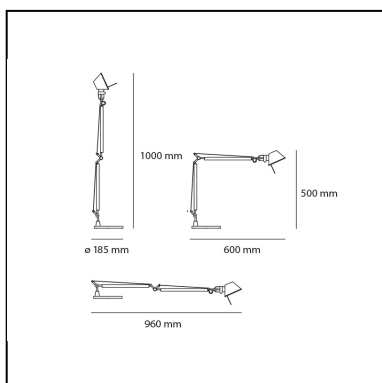

Tolomeo Midi Table LED 3000K Aluminum - Body Lamp

Michele De Lucchi
Giancarlo Fassina

IP20 

LUMINAIRE

- Watt: **9W**
- Voltage: **24V**
- Delivered lumens output: **491lm**
- CCT: **3000K**
- Efficiency: **63%**
- Efficacy: **54.52lm/W**
- CRI: **90**
- Dimmer Typology: **Microswitch Dimmer**

Notes

Complete lamp consists of body lamp + accessories

DESCRIPTION

Table lamp, extension of the range of the Tolomeo series. Maintaining the reduced dimensions of the diffuser of the Tolomeo micro, it increases the power to 9W and extends the dimensions of the structure and arms enabling it to be used on work tables and desks. The code is referred to the body lamp only

DIMENSIONS

- Length: **cm 60**
- Height: **cm 50**
- Max Extension Height: **cm 100**
- Max Extension Length: **cm 96**
- Glow Wire Test: **750°**

SOURCES INCLUDED

- Category: **Led**
- Number: **1**
- Watt: **9W**
- Color temperature (K): **3000K**
- CRI: **90**