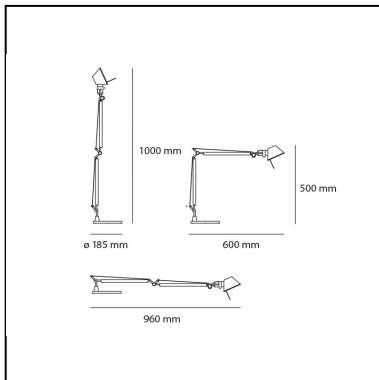

Tolomeo Midi Table LED 3000K Anthracite grey - Body Lamp

Michele De Lucchi
Giancarlo Fassina

IP20 

LUMINAIRE

- Watt: **9W**
- Voltage: **24V**
- Delivered lumens output: **491lm**
- CCT: **3000K**
- Efficiency: **67%**
- Efficacy: **54.52lm/W**
- CRI: **90**
- Dimmer Typology: **Microswitch Dimmer**

Notes

Complete lamp consists of body lamp + accessories

DESCRIPTION

Table lamp, extension of the range of the Tolomeo series. Maintaining the reduced dimensions of the diffuser of the Tolomeo micro, it increases the power to 9W and extends the dimensions of the structure and arms enabling it to be used on work tables and desks. The code is referred to the body lamp only

DIMENSIONS

- Length: **cm 60**
- Height: **cm 50**
- Max Extension Height: **cm 100**
- Max Extension Length: **cm 96**
- Glow Wire Test: **750°**

SOURCES INCLUDED

- Category: **Led**
- Number: **1**
- Watt: **9W**
- Color temperature (K): **3000K**
- CRI: **90**