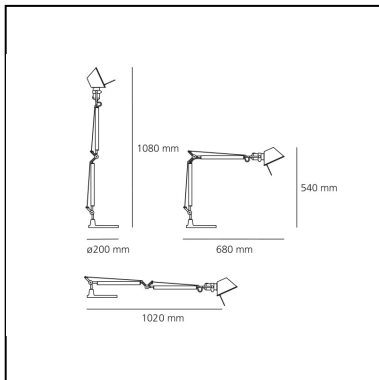

LUMINAIRE

- Watt: **100W**
- Voltage: **220V-240V**
- Delivered lumens output: **804lm**
- Efficiency: **58%**
- Efficacy: **8.04lm/W**
- CRI: **100**

Notes

Interchangeable support: table base, clamp, desk fixed support and twin support that allows two independent lamp units to be fitted. Possibility to mount LED source on E27 Socket. Complete lamp consists of body lamp + accessories

DESCRIPTION

Base and cantilevered arms in polished aluminium; diffuser in matt anodised aluminium; joints and supports in polished aluminium. System of spring balancing. The code is referred to the body lamp only

PRODUCT CODE: A005910

FEATURES

- Article Code: **A005910**
- Colour: **Aluminium**
- Installation: **Table**
- Material: **aluminium, steel**
- Series: **Design Collection**
- design by: **Michele De Lucchi, Giancarlo Fassina**

DIMENSIONS

- Length: **cm 68**
- Height: **cm 54**
- Base Diameter: **cm 20**
- Max Extension Height: **cm 108**
- Max Extension Length: **cm 102**
- Impact Resistance: **N/D**
- Glow Wire Test: **N/D°**

NOT INCLUDED SOURCES

- Category: **HALO**
- Number: **1**
- Lbs: **A60**
- Watt: **77W**
- Socket: **E27**
- Color Rendering: **1a**
- Color temperature (K): **2900K**
- Duration (h): **1000h**