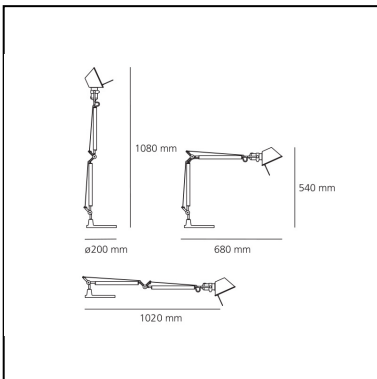

Tolomeo Mini Table - Black - Body Lamp

Michele De Lucchi
Giancarlo Fassina

IP20   EAC 

LUMINAIRE

- Watt: **100W**
- Voltage: **220V-240V**
- Delivered lumens output: **804lm**
- Efficiency: **58%**
- Efficacy: **8.04lm/W**
- CRI: **100**

Notes

Interchangeable support: table base, clamp, desk fixed support and twin support that allows two independent lamp units to be fitted. Possibility to mount LED source on E27 Socket. Complete lamp consists of body lamp + accessories

DIMENSIONS

- Length: **cm 68**
- Height: **cm 54**
- Base Diameter: **cm 20**
- Max Extension Height: **cm 108**
- Max Extension Length: **cm 102**
- Impact Resistance: **N/D**
- Glow Wire Test: **N/D°**

- Category: **LED RETROFIT**
- Number: **1**
- Watt: **8W**
- Socket: **E27**

Accessories

Table base ø cm. 20 - Black A008610

Table clamp aluminium A004100

Desk fixed support aluminium A004200