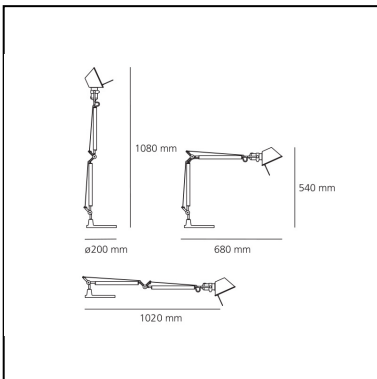

Tolomeo Mini Table - White - Body Lamp

Michele De Lucchi
Giancarlo Fassina

IP20   EAC 

LUMINAIRE

- Watt: **100.0W**
- Voltage: **220V-240V**
- Delivered lumens output: **804lm**
- CCT: **0K**
- Efficiency: **58%**
- Efficacy: **8.04lm/W**
- CRI: **100**

Notes

Interchangeable support: table base, clamp, desk fixed support and twin support that allows two independent lamp units to be fitted. Possibility to mount LED source on E27 Socket. Complete lamp consists of body lamp + accessories

DESCRIPTION

Base and cantilevered arms in polished aluminium; diffuser in matt anodised white aluminium; joints and supports in polished aluminium. System of spring balancing. The code is referred to the body lamp only

DIMENSIONS

- Length: **cm 68**
- Height: **cm 54**
- Base Diameter: **cm 20**
- Max Extension Height: **cm 108**
- Max Extension Length: **cm 102**
- Impact Resistance: **N/D**
- Glow Wire Test: **N/D°**