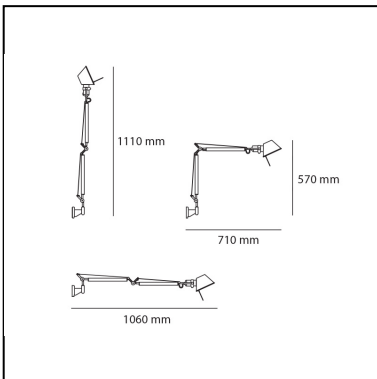

Tolomeo Mini Wall - Black - Body Lamp

Michele De Lucchi
Giancarlo Fassina

LUMINAIRE

- Watt: **100W**
- Voltage: **220V-240V**
- Delivered lumens output: **804lm**
- Efficiency: **58%**
- Efficacy: **8.04lm/W**
- CRI: **100**

Notes

Possibility to mount LED source on E27 Socket. Complete lamp consists of body lamp + accessories

DESCRIPTION

Cantilevered arms in polished aluminium; diffuser in black anodised aluminium; joints and wall support in polished aluminium. System of spring balancing. The code refers to the luminaire's body only

DIMENSIONS

- Length: **cm 71**
- Height: **cm 57**
- Max Extension Height: **cm 111**
- Max Extension Length: **cm 106**

NOT INCLUDED SOURCES

- Category: **HALO**
- Number: **1**
- Lbs: **Qa60**
- Watt: **77W**
- Socket: **E27**
- Color Rendering: **1a**
- Color temperature (K): **2900K**
- Duration (h): **2000h**