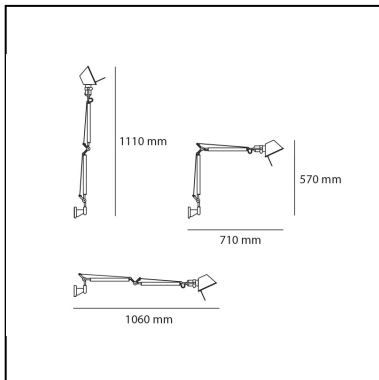

Tolomeo Mini Wall LED - 3000K - Aluminium - Body Lamp

Michele De Lucchi
Giancarlo Fassina

LUMINAIRE

- Watt: **10W**
- Voltage: **220V-240V**
- Delivered lumens output: **632lm**
- CCT: **3000K**
- Efficiency: **70%**
- Efficacy: **63.18lm/W**
- CRI: **90**
- Dimmer Typology: **Microswitch Dimmer**

Notes

Complete lamp consists of body lamp + accessories

DESCRIPTION

Cantilevered arms in polished aluminium; diffuser in anodised aluminium; joints and wall support in polished aluminium. System of spring balancing. The code refers to the luminaire's body only

DIMENSIONS

- Length: **cm 71**
- Height: **cm 57**
- Max Extension Height: **cm 111**
- Max Extension Length: **cm 106**
- Impact Resistance: **N/D**
- Glow Wire Test: **N/D°**

SOURCES INCLUDED

- Category: **Led**
- Number: **1**
- Watt: **10W**
- Color temperature (K): **3000K**
- CRI: **90**