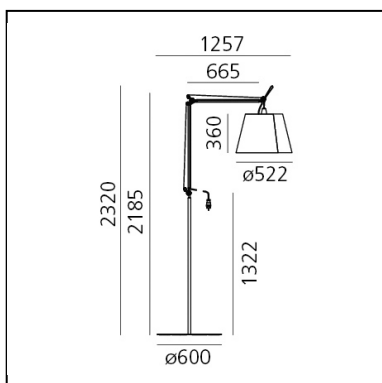

## LUMINAIRE

- Watt: **20W**
- Delivered lumens output: **815lm**
- CCT: **3000K**
- Efficiency: **47%**
- Efficacy: **40.75lm/W**
- CRI: **80**

## DIMENSIONS

- Diameter: **cm 52**
- Base Diameter: **cm 60**
- Max Extension Height: **cm 2.3**

## SOURCES INCLUDED

- Category: **Led**
- Number: **1**
- Watt: **20 W**
- Delivered lumens output: **1865 lm**
- Color temperature (K): **3000 K**
- CRI: **80**

**Accessories**

TOLOMEO OUTDOOR DIFF. 520 SPUN WHITE  
T077330