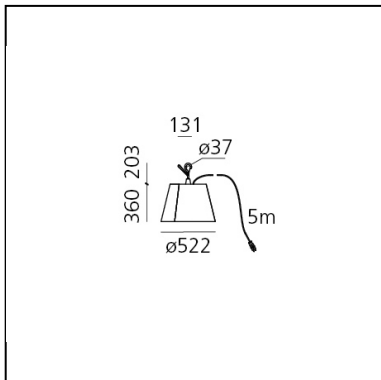

Tolomeo Paralume Outdoor Hook - Body Lamp

Michele De Lucchi
Giancarlo Fassina

IP44 

LUMINAIRE

- Watt: **20W**
- Delivered lumens output: **815lm**
- CCT: **3000K**
- Efficiency: **47%**
- Efficacy: **40.75lm/W**
- CRI: **80**

Notes

Complete lamp consists of body lamp + accessories

DESCRIPTION

"The Tolomeo family is expanded to include a new outdoor product. The light source is enclosed in a diffusing cap fitted inside a transparent IP65 plastic unit that recalls old lampposts, in use when light was produced from oil. The structural elements of Tolomeo were strengthened and consolidated to resist to the increased stress. The family is also enriched with a shade to adapt the lamp for use on terraces or in domestic outdoor locations." Michele De Lucchi
Once again Tolomeo is a testimonial of the uniqueness of Artemide: its design competence, technology, and care for man and the planet are simply conveyed through a product that, after 30 years, can still illuminate the future with the same impact. The iconic lamp comes in the floor, suspension, and hook version, with materials and finishes ideal for outdoor use. The family is now a more comprehensive system, capable to address indoor and outdoor, public and private needs. Tolomeo Mega Outdoor is produced in the larger size (diffuser diameter: 50 cm) to adjust to the perceptive proportions of broader and open spaces. The diffuser is coated with the Thuia fabric by Paola Lenti, a durable and washable plastic material that looks like natural jute. However, Tolomeo Mega Outdoor is designed for use without a diffuser, with the exposed opal glass diffusing unit covering the source and ensuring IP protection: in this version it looks like a traditional lamppost.

DIMENSIONS

- Height: **cm 56.3**
- Diameter: **cm 52**

SOURCES INCLUDED

- Category: **Led**
- Number: **1**
- Watt: **20 W**
- Delivered lumens output: **1865 lm**
- Color temperature (K): **3000 K**
- CRI: **80**