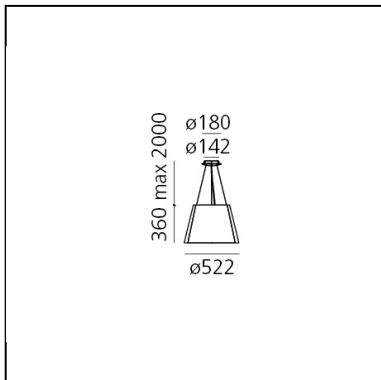

Tolomeo Paralume Outdoor Suspension - Body Lamp

Michele De Lucchi
Giancarlo Fassina

IP65 

LUMINAIRE

- Watt: **20W**
- Delivered lumens output: **815lm**
- CCT: **3000K**
- Efficiency: **47%**
- Efficacy: **40.75lm/W**
- CRI: **80**

PRODUCT CODE: T076000

FEATURES

- Article Code: **T076000**
- Colour: **Alluminium**
- Installation: **Suspension**
- Material: **Aluminum, steel**
- Series: **Architectural Outdoor**
- Environment: **Outdoor**
- Emission: **Direct**
- design by: **Michele De Lucchi, Giancarlo Fassina**

DIMENSIONS

- Diameter: **cm 52**
- Max Height from ceiling: **cm 200**

SOURCES INCLUDED

- Category: **Led**
- Number: **1**
- Watt: **20 W**
- Delivered lumens output: **1865 lm**
- Color temperature (K): **3000 K**
- CRI: **80**