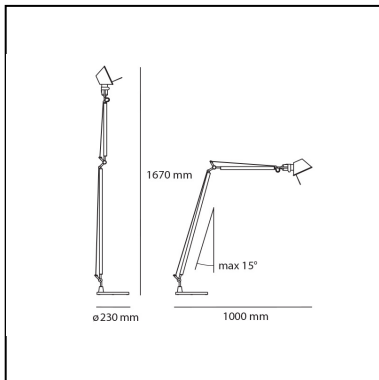

Tolomeo Reading Floor - Aluminium - Body Lamp

Michele De Lucchi
Giancarlo Fassina

LUMINAIRE

- Watt: **100W**
- Voltage: **220V-240V**
- Delivered lumens output: **804lm**
- Efficiency: **58%**
- Efficacy: **8.04lm/W**
- CRI: **100**

Notes

Possibility to mount LED source on E27 Socket. Complete lamp consists of body lamp + accessories

DESCRIPTION

The code is referred to the body lamp only

PRODUCT CODE: A013900

FEATURES

- Article Code: **A013900**
- Colour: **Aluminium**
- Installation: **Floor**
- Material: **Aluminium, steel**
- Series: **Design Collection**
- design by: **Michele De Lucchi, Giancarlo Fassina**

DIMENSIONS

- Base Diameter: **cm 23**
- Max Extension Height: **cm 167**
- Max Extension Length: **cm 100**
- Impact Resistance: **N/D**
- Glow Wire Test: **N/D°**

NOT INCLUDED SOURCES

- Category: **HALO**
- Number: **1**
- Lbs: **A60**
- Watt: **77W**
- Socket: **E27**
- Color Rendering: **1a**
- Color temperature (K): **2900K**
- Duration (h): **1000h**

ALTERNATIVE SOURCES

- Category: **LED RETROFIT**
- Number: **1**
- Watt: **8W**
- Delivered lumens output: **1000lm**
- Socket: **E27**

Accessories

Base
Aluminium
A014900