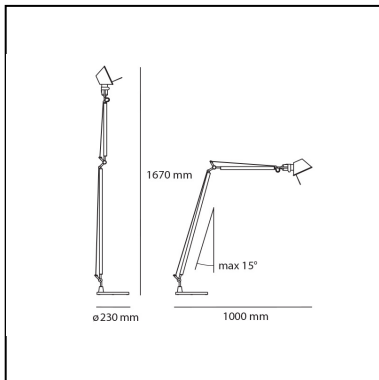

LUMINAIRE

- Watt: **100W**
- Voltage: **220V-240V**
- Delivered lumens output: **804lm**
- Efficiency: **58%**
- Efficacy: **8.04lm/W**
- CRI: **100**

Notes

Possibility to mount LED source on E27 Socket. Complete lamp consists of body lamp + accessories

DESCRIPTION

The code is referred to the body lamp only

PRODUCT CODE: A013930

FEATURES

- Article Code: **A013930**
- Colour: **Black**
- Installation: **Floor**
- Material: **Aluminium, steel**
- Series: **Design Collection**
- design by: **Michele De Lucchi, Giancarlo Fassina**

DIMENSIONS

- Base Diameter: **cm 23**
- Max Extension Height: **cm 167**
- Max Extension Length: **cm 100**
- Impact Resistance: **N/D**
- Glow Wire Test: **N/D°**

NOT INCLUDED SOURCES

- Category: **HALO**
- Number: **1**
- Lbs: **A60**
- Watt: **77W**
- Socket: **E27**
- Color Rendering: **1a**
- Color temperature (K): **2900K**
- Duration (h): **1000h**

ALTERNATIVE SOURCES