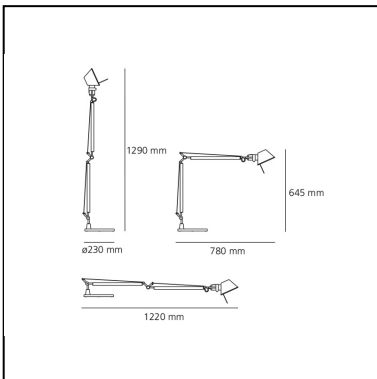

Tolomeo Table - White - Body Lamp

Michele De Lucchi
Giancarlo Fassina

IP20   EAC 

LUMINAIRE

- Watt: **100W**
- Voltage: **220V-240V**
- Delivered lumens output: **804lm**
- Efficiency: **58%**
- Efficacy: **8.04lm/W**
- CRI: **100**

Notes

Interchangeable support: table base, clamp, desk fixed support and twin support that allows two independent lamp units to be fitted. Possibility to mount LED source on E27 Socket. Complete lamp consists of body lamp + accessories

DESCRIPTION

Base and cantilevered arms in polished aluminium; diffuser in matt anodised white aluminium; joints and supports in polished aluminium. System of spring balancing. The code refers to the luminaire's body only

DIMENSIONS

- Length: **cm 78**
- Height: **cm 64.5**
- Base Diameter: **cm 23**
- Max Extension Height: **cm 129**
- Max Extension Length: **cm 122**
- Impact Resistance: **N/D**
- Glow Wire Test: **N/D°**