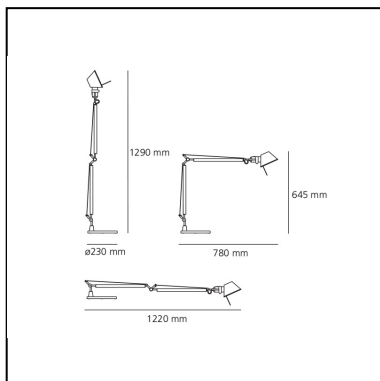

FEATURES

- Article Code: **1530050A**
- Colour: **Aluminium**
- Installation: **Table**
- Material: **aluminium, steel**
- Series: **Design Collection**
- design by: **Michele De Lucchi, Giancarlo Fassina**

DIMENSIONS

- Length: **cm 78**
- Height: **cm 64.5**
- Base Diameter: **cm 23**
- Max Extension Height: **cm 129**
- Max Extension Length: **cm 122**
- Glow Wire Test: **750°**

SOURCES INCLUDED

- Category: **Led TW**
- Number: **1**
- Watt: **12W**
- Delivered lumens output: **550lm**
- Color temperature (K): **2300-10000**

LUMINAIRE

- Watt: **14W**
- Voltage: **24V**
- Delivered lumens output: **450lm**
- CCT: **2300-10000K**
- Efficiency: **67%**
- Efficacy: **32.14lm/W**
- CRI: **80**
- Dimmer Typology: **Microswitch Dimmer**

Notes

Interchangeable support: table base, clamp, desk fixed support and twin support that allows two independent lamp units to be fitted. Complete lamp consists of body lamp + accessories