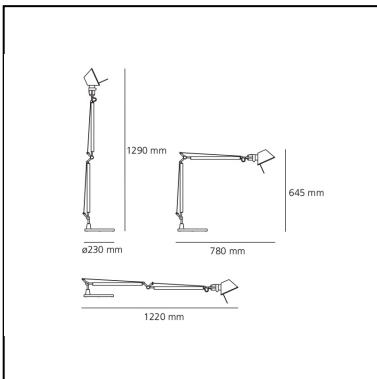

LUMINAIRE

- Watt: **100W**
- Voltage: **220V-240V**
- Delivered lumens output: **804lm**
- Efficiency: **58%**
- Efficacy: **8.04lm/W**
- CRI: **100**

Notes

Interchangeable support: table base, clamp, desk fixed support and twin support that allows two independent lamp units to be fitted. Possibility to mount LED source on E27 Socket. Complete lamp consists of body lamp + accessories

DESCRIPTION

Base and cantilevered arms in polished aluminium; diffuser in matt anodised white aluminium; joints and supports in polished aluminium. System of spring balancing. The code refers to the luminaire's body only

PRODUCT CODE: A004420

FEATURES

- Article Code: **A004420**
- Colour: **White**
- Installation: **Table**
- Material: **aluminium, steel**
- Series: **Design Collection**
- design by: **Michele De Lucchi, Giancarlo Fassina**

DIMENSIONS

- Length: **cm 78**
- Height: **cm 64.5**
- Base Diameter: **cm 23**
- Max Extension Height: **cm 129**
- Max Extension Length: **cm 122**
- Impact Resistance: **N/D**
- Glow Wire Test: **N/D°**

NOT INCLUDED SOURCES

- Category: **HALO**
- Number: **1**
- Lbs: **A60**
- Watt: **77W**
- Socket: **E27**
- Color Rendering: **1a**
- Color temperature (K): **2900K**
- Duration (h): **1000h**

ALTERNATIVE SOURCES