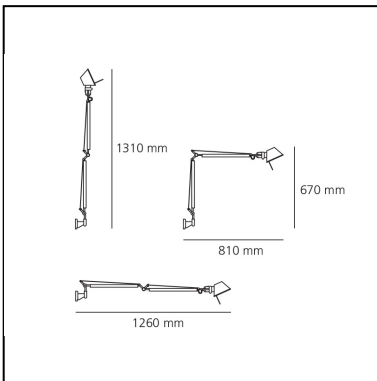

Tolomeo Wall - Aluminium - Body Lamp

Michele De Lucchi
Giancarlo Fassina

LUMINAIRE

- Watt: **100W**
- Voltage: **220V-240V**
- Delivered lumens output: **804lm**
- Efficiency: **58%**
- Efficacy: **8.04lm/W**
- CRI: **100**

Notes

Possibility to mount LED source on E27 Socket. Complete lamp consists of body lamp + accessories

DESCRIPTION

Cantilevered arms in polished aluminium; diffuser in matt anodised aluminium; joints and wall support in polished aluminium. System of spring balancing. The code refers to the luminaire's body only

DIMENSIONS

- Length: **cm 81**
- Height: **cm 67**
- Max Extension Height: **cm 131**
- Max Extension Length: **cm 126**

NOT INCLUDED SOURCES

- Category: **HALO**
- Number: **1**
- Lbs: **Qa60**
- Watt: **77W**
- Socket: **E27**
- Color Rendering: **1a**
- Color temperature (K): **2900K**
- Duration (h): **2000h**