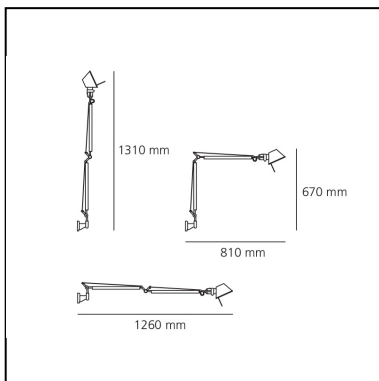

Tolomeo Wall - Black - Body Lamp

Michele De Lucchi
Giancarlo Fassina

LUMINAIRE

- Watt: **100W**
- Voltage: **220V-240V**
- Delivered lumens output: **804lm**
- Efficiency: **58%**
- Efficacy: **8.04lm/W**
- CRI: **100**

Notes

Possibility to mount LED source on E27 Socket. Complete lamp consists of body lamp + accessories

DESCRIPTION

Cantilevered arms in polished aluminium; diffuser in black aluminium; joints and wall support in polished aluminium. System of spring balancing. The code refers to the luminaire's body only

PRODUCT CODE: A004430

FEATURES

- Article Code: **A004430**
- Colour: **Black**
- Installation: **Wall**
- Material: **Aluminium**
- Series: **Design Collection**
- design by: **Michele De Lucchi, Giancarlo Fassina**

DIMENSIONS

- Length: **cm 81**
- Height: **cm 67**
- Max Extension Height: **cm 131**
- Max Extension Length: **cm 126**

NOT INCLUDED SOURCES

- Category: **HALO**
- Number: **1**
- Lbs: **Qa60**
- Watt: **77W**
- Socket: **E27**
- Color Rendering: **1a**
- Color temperature (K): **2900K**
- Duration (h): **2000h**