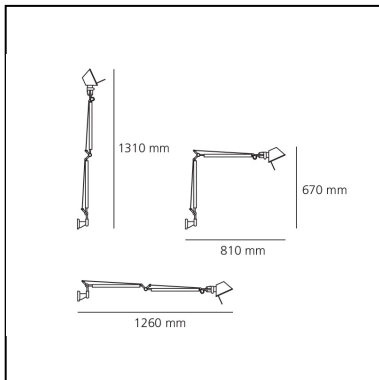

Tolomeo Wall LED - 2700K - Aluminium - Body Lamp

Michele De Lucchi
Giancarlo Fassina

LUMINAIRE

- Watt: **10W**
- Voltage: **220V-240V**
- Delivered lumens output: **593lm**
- CCT: **2700K**
- Efficiency: **70%**
- Efficacy: **59.30lm/W**
- CRI: **90**
- Dimmer Typology: **Microswitch Dimmer**

Notes

Complete lamp consists of body lamp + accessories

DESCRIPTION

Cantilevered arms in polished aluminium; diffuser in matt anodised or polished aluminium; joints and wall support in polished aluminium. System of spring balancing. The code refers to the luminaire's body only

DIMENSIONS

- Length: **cm 81**
- Height: **cm 67**
- Max Extension Height: **cm 131**
- Max Extension Length: **cm 126**

SOURCES INCLUDED

- Category: **Led**
- Number: **1**
- Watt: **10W**
- Color temperature (K): **2700K**
- CRI: **90**