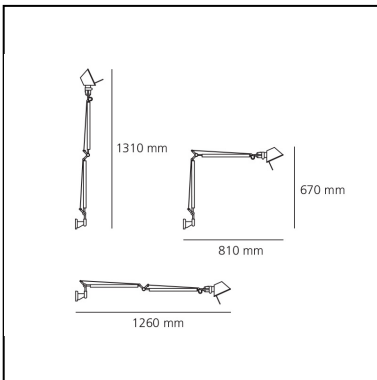

Tolomeo Wall LED - 3000K - Aluminium - Body Lamp

Michele De Lucchi
Giancarlo Fassina

LUMINAIRE

- Watt: **8W**
- Voltage: **220V-240V**
- Delivered lumens output: **761lm**
- CCT: **3000K**
- Efficiency: **100%**
- Efficacy: **95.10lm/W**
- CRI: **90**
- Dimmer Typology: **Microswitch Dimmer**

Notes

Complete lamp consists of body lamp + accessories

DESCRIPTION

Cantilevered arms in polished aluminium; diffuser in matt anodised or polished aluminium; joints and wall support in polished aluminium. System of spring balancing. The code refers to the luminaire's body only

PRODUCT CODE: A004800

FEATURES

- Article Code: **A004800**
- Colour: **Aluminium**
- Installation: **Wall**
- Material: **Aluminium**
- Series: **Design Collection**
- design by: **Michele De Lucchi, Giancarlo Fassina**

DIMENSIONS

- Length: **cm 81**
- Height: **cm 67**
- Max Extension Height: **cm 131**
- Max Extension Length: **cm 126**
- Glow Wire Test: **750°**

SOURCES INCLUDED

- Category: **Led**
- Number: **1**
- Watt: **10W**
- Color temperature (K): **3000K**
- CRI: **90**