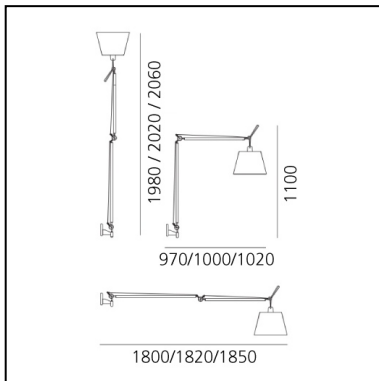

Tolomeo Wall Mega - Black - Body Lamp

Michele De Lucchi
Giancarlo Fassina

LUMINAIRE

- Watt: **150W**
- Voltage: **220V-240V**
- Delivered lumens output: **2420lm**
- CCT: **2900K**
- Efficiency: **84%**
- Efficacy: **16.13lm/W**
- CRI: **100**

Notes

Possibility to mount LED source on E27 Socket. Diffuser available in three sizes. Complete lamp consists of body lamp + accessories

DESCRIPTION

Cantilevered arms in polished aluminium; diffuser in black fabric on a plastic frame; wall support in polished aluminium. Diffuser adjustable in all directions. System of spring balancing. The code refers to the luminaire's body only

PRODUCT CODE: 0778030A

FEATURES

- Article Code: **0778030A**
- Colour: **Black**
- Installation: **Wall**
- Material: **Fabric or satin or parchment paper, aluminum**
- Series: **Design Collection**
- design by: **Michele De Lucchi, Giancarlo Fassina**

DIMENSIONS

- Height: **cm 110**

NOT INCLUDED SOURCES

- Category: **HALO**
- Number: **1**
- Lbs: **Qt32**
- Watt: **150W**
- Socket: **E27**
- Color Rendering: **1a**
- Color temperature (K): **2900K**
- Duration (h): **2000h**