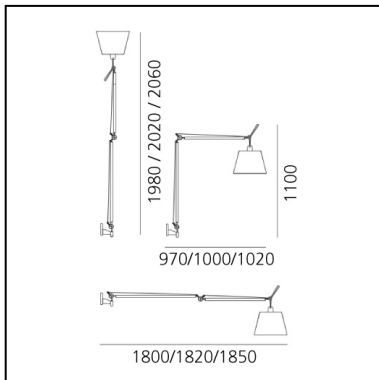

LUMINAIRE

- Watt: **150W**
- Voltage: **220V-240V**
- Delivered lumens output: **2420lm**
- CCT: **3000K**
- Efficiency: **84%**
- Efficacy: **16lm/W**
- CRI: **99**

Notes

Possibility to mount LED source on E27 Socket. Diffuser available in three sizes. Complete lamp consists of body lamp + accessories

DESCRIPTION

Cantilevered arms in polished aluminium; diffuser in black fabric on a plastic frame; wall support in polished aluminium. Diffuser adjustable in all directions. System of spring balancing. The code refers to the luminaire's body only

PRODUCT CODE: 0564030A

FEATURES

- Article Code: **0564030A**
- Colour: **Black**
- Installation: **Wall**
- Material: **Fabric or satin or parchment paper, aluminum**
- Series: **Design Collection**
- design by: **Michele De Lucchi, Giancarlo Fassina**

DIMENSIONS

- Height: **cm 110**

NOT INCLUDED SOURCES

- Category: **HALO**
- Number: **1**
- Lbs: **Qt32**
- Watt: **150W**
- Socket: **E27**
- Color Rendering: **1a**
- Color temperature (K): **2900K**
- Duration (h): **2000h**

ALTERNATIVE SOURCES