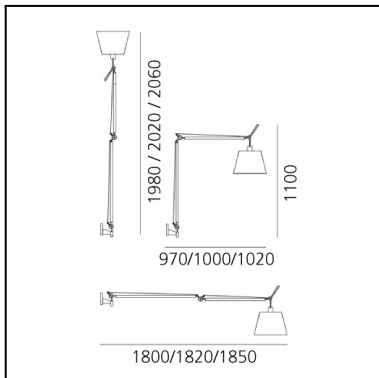

Tolomeo Wall Mega - Dimmer - Body Lamp

Michele De Lucchi
Giancarlo Fassina

IP20   **EAC**  

LUMINAIRE

- Watt: **150W**
- Voltage: **220V-240V**
- Delivered lumens output: **2420lm**
- CCT: **3000K**
- Efficiency: **84%**
- Efficacy: **16lm/W**
- CRI: **99**

Notes

With dimmer. Diffuser available in three sizes. Complete lamp consists of body lamp + accessories

DESCRIPTION

Cantilevered arms in polished aluminium; diffuser in parchment paper on a plastic frame; wall support in polished aluminium. Diffuser adjustable in all directions. System of spring balancing. The code refers to the luminaire's body only

PRODUCT CODE: 0778010A

FEATURES

- Article Code: **0778010A**
- Colour: **Alluminium**
- Installation: **Wall**
- Material: **Fabric or satin or parchment paper, aluminum**
- Series: **Design Collection**
- design by: **Michele De Lucchi, Giancarlo Fassina**

DIMENSIONS

- Height: **cm 110**

NOT INCLUDED SOURCES

- Category: **HALO**
- Number: **1**
- Lbs: **Qt32**
- Watt: **150W**
- Socket: **E27**
- Color Rendering: **1a**
- Color temperature (K): **2900K**
- Duration (h): **2000h**