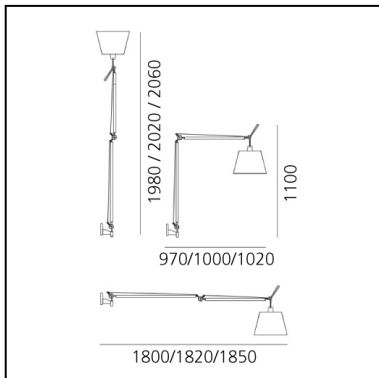

Tolomeo Wall Mega - on/off - Body Lamp

Michele De Lucchi
Giancarlo Fassina

IP20   **EAC**  

LUMINAIRE

- Watt: **150W**
- Voltage: **220V-240V**
- Delivered lumens output: **2420lm**
- CCT: **3000K**
- Efficiency: **84%**
- Efficacy: **16lm/W**
- CRI: **99**

Notes

Possibility to mount LED source on E27 Socket. Diffuser available in three sizes. Complete lamp consists of body lamp + accessories

DESCRIPTION

Cantilevered arms in polished aluminium; diffuser in parchment paper on a plastic frame; wall support in polished aluminium. Diffuser adjustable in all directions. System of spring balancing. Der Code bezieht sich nur auf den Leuchtenkörper

PRODUCT CODE: 0564010A

FEATURES

- Article Code: **0564010A**
- Colour: **Alluminium**
- Installation: **Wall**
- Material: **Fabric or satin or parchment paper, aluminum**
- Series: **Design Collection**
- design by: **Michele De Lucchi, Giancarlo Fassina**

DIMENSIONS

- Height: **cm 110**
- Glow Wire Test: **650°**

NOT INCLUDED SOURCES

- Category: **HALO**
- Number: **1**
- Lbs: **Qt32**
- Watt: **150W**
- Socket: **E27**
- Color Rendering: **1a**
- Color temperature (K): **2900K**
- Duration (h): **2000h**