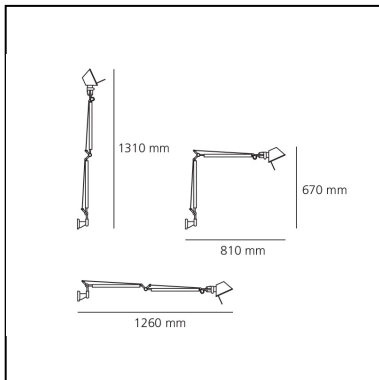

Tolomeo Wall Pure Integralis - Aluminium - Body Lamp

Michele De Lucchi
Giancarlo Fassina

IP20  

LUMINAIRE

DAY MODE

- Watt: **7W**
- Voltage: **220V-240V**
- Delivered lumens output: **483lm**
- Radiant Flux: **465mW**
- CCT: **3600K**
- Efficacy: **69lm/W**
- CRI: **80**
- Dimmer Typology: **Microswitch Dimmer**

Notes

Complete lamp consists of body lamp + accessories

DESCRIPTION

Cantilevered arms in polished aluminium; diffuser in matt anodised or polished aluminium; joints and wall support in polished aluminium. System of spring balancing. The code refers to the luminaire's body only

PRODUCT CODE: A004800IN2

FEATURES

- Article Code: **A004800IN2**
- Colour: **Aluminium**
- Installation: **Table**
- Material: **aluminium, steel**
- Series: **Design Collection**
- design by: **Michele De Lucchi, Giancarlo Fassina**

DIMENSIONS

- Length: **cm 78**
- Height: **cm 64.5**
- Base Diameter: **cm 23**
- Max Extension Height: **cm 129**
- Max Extension Length: **cm 122**
- Glow Wire Test: **750°**

SOURCES INCLUDED

- Category: **Led**
- Number: **1**
- Color Tolerance: **4SDCM**
- Service Life: **L80 (10K) 28500h**