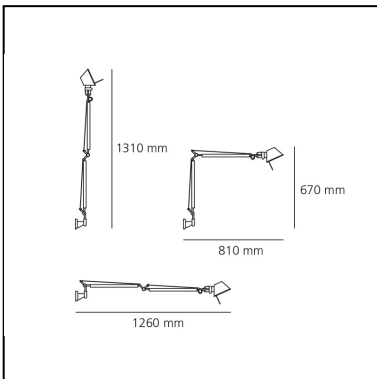

Tolomeo Wall - White - Body Lamp

Michele De Lucchi
Giancarlo Fassina

LUMINAIRE

- Watt: **100W**
- Voltage: **220V-240V**
- Delivered lumens output: **804lm**
- Efficiency: **58%**
- Efficacy: **8.04lm/W**
- CRI: **100**

Notes

Possibility to mount LED source on E27 Socket. Complete lamp consists of body lamp + accessories

DESCRIPTION

Cantilevered arms in polished aluminium; diffuser in white aluminium; joints and wall support in polished aluminium. System of spring balancing. The code refers to the luminaire's body only

PRODUCT CODE: A004420

FEATURES

- Article Code: **A004420**
- Colour: **White**
- Installation: **Wall**
- Material: **Aluminium**
- Series: **Design Collection**
- design by: **Michele De Lucchi, Giancarlo Fassina**

DIMENSIONS

- Length: **cm 81**
- Height: **cm 67**
- Max Extension Height: **cm 131**
- Max Extension Length: **cm 126**

NOT INCLUDED SOURCES

- Category: **HALO**
- Number: **1**
- Lbs: **Qa60**
- Watt: **77W**
- Socket: **E27**
- Color Rendering: **1a**
- Color temperature (K): **2900K**
- Duration (h): **2000h**