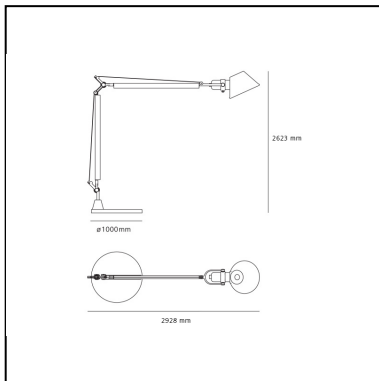

Tolomeo XXL with base - LED

Michele De Lucchi
Giancarlo Fassina

LUMINAIRE

- Watt: **55W**
- Voltage: **220V-240V**
- Delivered lumens output: **5052lm**
- CCT: **3000K**
- Efficiency: **74%**
- Efficacy: **91.85lm/W**
- CRI: **80**

Notes

Suitable for watertight connection.

DESCRIPTION

The famous Tolomeo, icon of the Italian Design, becomes giant. In scale 4:1 relative to the table model, it's both indoor and outdoor. Base made up of mass-coloured concrete; mobile-arm structure in extruded EN-AW-6060 aluminium with bright anodizing treatment; diffuser in mass-pigmented polypropylene, screen in light-diffusing silkscreened methacrylate, reflector in painted aluminium; polished-painted articulations in die-cast EN-AB 46100 aluminium; adjustment system in AISI 316 stainless steel; silicone seal gaskets.

DIMENSIONS

- Length: **cm 292**
- Height: **cm 262**
- Base Diameter: **cm 100**

SOURCES INCLUDED

- Category: **Led**
- Number: **1**
- Watt: **55W**
- Color temperature (K): **3000K**