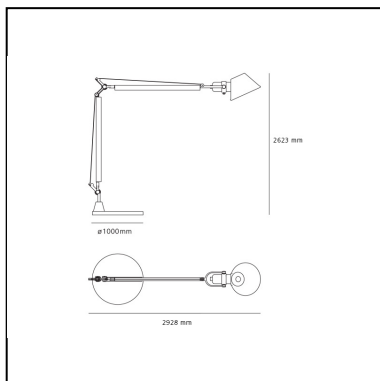

Tolomeo XXL with fixed support - LED

Michele De Lucchi
Giancarlo Fassina

DESCRIPTION

The famous Tolomeo, icon of the Italian Design, becomes giant. In scale 4:1 relative to the table model, it's both indoor and outdoor. Fixed support (pivot) made up of mass-coloured concrete; mobile-arm structure in extruded EN-AW-6060 aluminium with bright anodizing treatment; diffuser in mass-pigmented polypropylene, screen in light-diffusing silkscreened methacrylate, reflector in painted aluminium; polished-painted articulations in die-cast EN-AB 46100 aluminium; adjustment system in AISI 316 stainless steel; silicone seal gaskets.

IP65   

PRODUCT CODE: 1535150A

FEATURES

- Article Code: **1535150A**
- Colour: **Silver grey**
- Installation: **Floor**
- Material: **Aluminum, technopolymer, cement, inox steel**
- Series: **Architectural Outdoor**
- Environment: **Outdoor**
- Area contract: **Hospitality, null**
- Emission: **Direct Adjustable**
- design by: **Michele De Lucchi, Giancarlo Fassina**

LUMINAIRE

- Watt: **55W**
- Voltage: **220V-240V**
- Delivered lumens output: **5052lm**
- CCT: **3000K**
- Efficiency: **74%**
- Efficacy: **91.85lm/W**
- CRI: **80**

DIMENSIONS

- Length: **cm 292**
- Height: **cm 262**

SOURCES INCLUDED

- Category: **Led**
- Number: **1**
- Watt: **55W**
- Color temperature (K): **3000K**

Notes

Suitable for watertight connection.