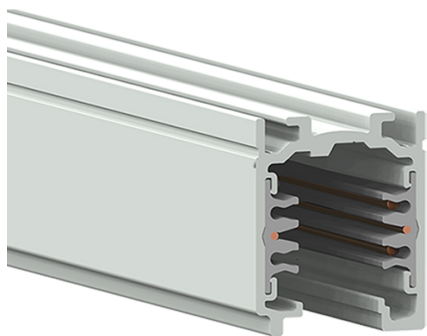

Track 230V External three-circuit track 1000mm Black

Carlotta de Bevilacqua

DESCRIPTION

The system is a 3 phase mixed system with two additional conductors intended to manage a general data signal (for example dali, dmx, lon, eib, etc.). The system is EN 60570 certified and its installation must be accomplished by highly qualified person. There are four possible installation systems: directly on ceiling or on wall, using the needlepoints on the track, on ceiling or on wall using a metal clip, hanging by the suspension or recessed without exceeding the maximum loads.

PRODUCT CODE: TK00104

FEATURES

- Article Code: **TK00104**
- Colour: **Black**
- Installation: **Track**
- Series: **Architectural Indoor**
- Environment: **Indoor**
- design by: **Carlotta de Bevilacqua**

DIMENSIONS

- Length: **cm 100**
- Width: **cm 31.4**
- Height: **cm 37.8**

Accessories

Track 230V External three-circuit track - End cap Black TK00504

Track 230V External three-circuit track - Power supply end cap Earth conductor on the left. Black TK00604

Track 230V External three-circuit track - Power supply end cap Earth conductor on the right. Black TK00704

Track 230V External three-circuit track - Kit suspension cables L. 1500 mm TK20100

Track 230V External three-circuit track - 90° joint External earth conductor. Black TK01104