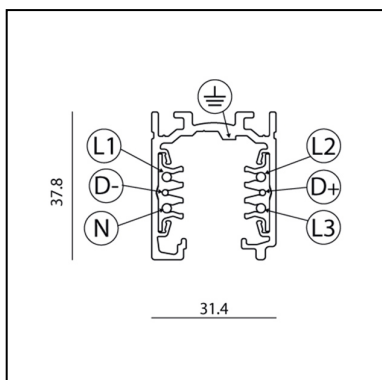

Track 230V External three-circuit track 1000mm Black

Carlotta de Bevilacqua

DESCRIPTION

The system is a 3 phase mixed system with two additional conductors intended to manage a general data signal (for example dali, dmx, lon, eib, etc.). The system is EN 60570 certified and its installation must be accomplished by highly qualified person. There are four possible installation systems: directly on ceiling or on wall, using the needlepoints on the track, on ceiling or on wall using a metal clip, hanging by the suspension or recessed without exceeding the maximum loads.

DIMENSIONS

- Length: **cm 100**
- Width: **cm 31.4**
- Height: **cm 37.8**

Accessories

Track 230V External three-circuit track - End cap Black TK00504

Track 230V External three-circuit track - Power supply end cap Earth conductor on the left. Black TK00604

Track 230V External three-circuit track - Power supply end cap Earth conductor on the right. Black TK00704

Track 230V External three-circuit track - Kit suspension cables L. 1500 mm TK20100

Track 230V External three-circuit track - 90° joint External earth conductor. Black TK01104

Track 230V External three-circuit track - 3-way joint Earth conductor on left. Black TK01304

Track 230V External three-circuit track - Plastic cup for steel cable Ø 1,5 mm TK20501

Track 230V External three-circuit track - Stem kit L. 1000 mm White TK20401