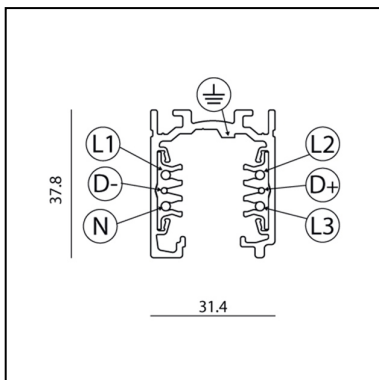

Track 230V External three-circuit track 1000mm White

Carlotta de Bevilacqua

DESCRIPTION

The system is a 3 phase mixed system with two additional conductors intended to manage a general data signal (for example dali, dmx, lon, eib, etc.). The system is EN 60570 certified and its installation must be accomplished by highly qualified person. There are four possible installation systems: directly on ceiling or on wall, using the needlepoints on the track, on ceiling or on wall using a metal clip, hanging by the suspension or recessed without exceeding the maximum loads.

DIMENSIONS

- Length: **cm 100**
- Width: **cm 31.4**
- Height: **cm 37.8**

Accessories

Track 230V External three-circuit track - Flexible joint White TK01501

Track 230V External three-circuit track - Accessory for ceiling installation. White TK20901

Track 230V External three-circuit track - Recessed joint White TK00801

Track 230V External three-circuit track - Linear joint White TK00901

Track 230V External three-circuit track - 90° joint Internal earth conductor. White TK01001

Track 230V External three-circuit track - Kit suspension cables L. 5000 mm TK20300

Track 230V External three-circuit track - Plastic cup for steel cable Ø 1,5 mm TK20501

Track 230V External three-circuit track - Stem kit L. 1000 mm White TK20401