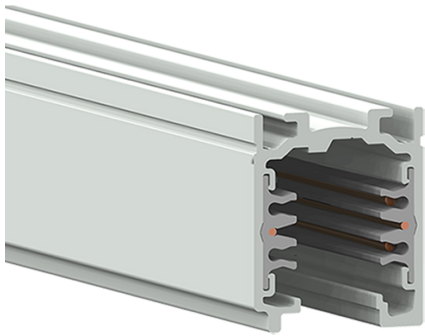

Track 230V External three-circuit track 1000mm White

Carlotta de Bevilacqua

DESCRIPTION

The system is a 3 phase mixed system with two additional conductors intended to manage a general data signal (for example dali, dmx, lon, eib, etc.). The system is EN 60570 certified and its installation must be accomplished by highly qualified person. There are four possible installation systems: directly on ceiling or on wall, using the needlepoints on the track, on ceiling or on wall using a metal clip, hanging by the suspension or recessed without exceeding the maximum loads.

PRODUCT CODE: TK00101

FEATURES

- Article Code: **TK00101**
- Colour: **White**
- Installation: **Track**
- Series: **Architectural Indoor**
- Environment: **Indoor**
- design by: **Carlotta de Bevilacqua**

DIMENSIONS

- Length: **cm 100**
- Width: **cm 31.4**
- Height: **cm 37.8**

Accessories

Track 230V External three-circuit track - Flexible joint White TK01501

Track 230V External three-circuit track - Accessory for ceiling installation. White TK20901

Track 230V External three-circuit track - Recessed joint White TK00801

Track 230V External three-circuit track - Linear joint White TK00901

Track 230V External three-circuit track - 90° joint Internal earth conductor. White TK01001