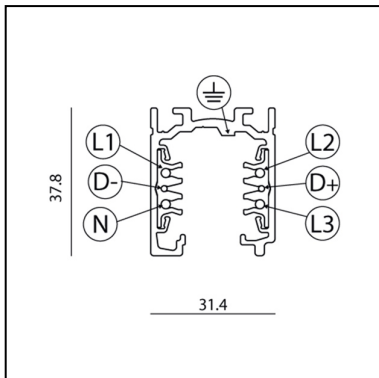

Track 230V External three-circuit track 2000mm Nero

Carlotta de Bevilacqua

DESCRIPTION

The system is a 3 phase mixed system with two additional conductors intended to manage a general data signal (for example dali, dmx, lon, eib, etc.). The system is EN 60570 certified and its installation must be accomplished by highly qualified person. There are four possible installation systems: directly on ceiling or on wall, using the needlepoints on the track, on ceiling or on wall using a metal clip, hanging by the suspension or recessed without exceeding the maximum loads.

DIMENSIONS

- Length: **cm 200**
- Width: **cm 31.4**
- Height: **cm 37.8**

Accessories

Track 230V External three-circuit track - End cap Black TK00504

Track 230V External three-circuit track - Power supply end cap Earth conductor on the left. Black TK00604

NO IMAGE AVAILABLE

Track 230V External three-circuit track - Power supply end cap Earth conductor on the right. Black TK00704

Track 230V External three-circuit track - Kit suspension cables L. 1500 mm TK20100

Track 230V External three-circuit track - Kit suspension cables L. 5000 mm TK20300

Track 230V External three-circuit track - 3-way joint Earth conductor on left. Black TK01304

NO IMAGE AVAILABLE

Track 230V External three-circuit track - Plastic cup for steel cable Ø 1,5 mm TK20501