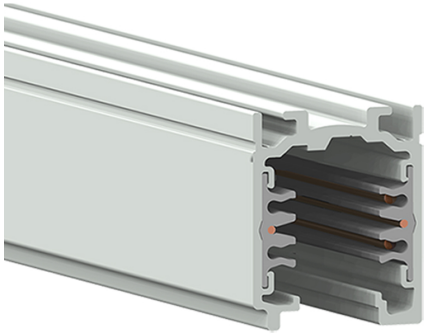

Track 230V External three-circuit track 2000mm Nero

Carlotta de Bevilacqua

DESCRIPTION

The system is a 3 phase mixed system with two additional conductors intended to manage a general data signal (for example dali, dmx, lon, eib, etc.). The system is EN 60570 certified and its installation must be accomplished by highly qualified person. There are four possible installation systems: directly on ceiling or on wall, using the needlepoints on the track, on ceiling or on wall using a metal clip, hanging by the suspension or recessed without exceeding the maximum loads.

PRODUCT CODE: TK00204

FEATURES

- Article Code: **TK00204**
- Colour: **Black**
- Installation: **Track**
- Series: **Architectural Indoor**
- Environment: **Indoor**
- design by: **Carlotta de Bevilacqua**

DIMENSIONS

- Length: **cm 200**
- Width: **cm 31.4**
- Height: **cm 37.8**

Accessories

Track 230V External three-circuit track - End cap Black TK00504

Track 230V External three-circuit track - Power supply end cap Earth conductor on the left. Black TK00604

NO IMAGE AVAILABLE

Track 230V External three-circuit track - Power supply end cap Earth conductor on the right. Black TK00704

Track 230V External three-circuit track - Kit suspension cables L. 1500 mm TK20100