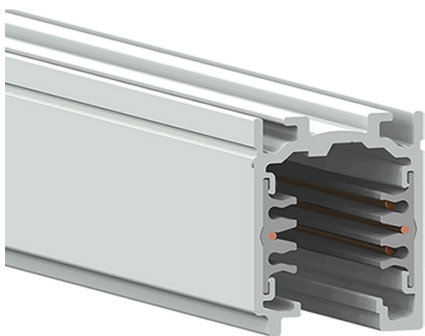

# Track 230V External three-circuit track 2000mm White

Carlotta de Bevilacqua

## DESCRIPTION

The system is a 3 phase mixed system with two additional conductors intended to manage a general data signal (for example dali, dmx, lon, eib, etc.). The system is EN 60570 certified and its installation must be accomplished by highly qualified person. There are four possible installation systems: directly on ceiling or on wall, using the needlepoints on the track, on ceiling or on wall using a metal clip, hanging by the suspension or recessed without exceeding the maximum loads.

## DIMENSIONS

- Length: **cm 200**
- Width: **cm 31.4**
- Height: **cm 37.8**

**Accessories**

Track 230V External three-circuit track - Flexible joint White TK01501

Track 230V External three-circuit track - Accessory for ceiling installation. White TK20901