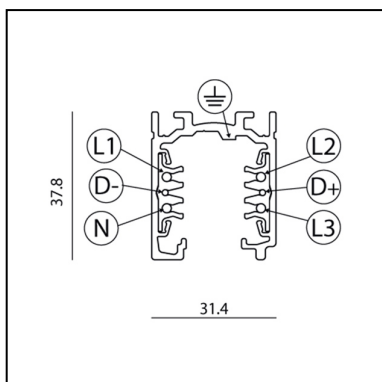

# Track 230V External three-circuit track 2000mm White

Carlotta de Bevilacqua

## DESCRIPTION

The system is a 3 phase mixed system with two additional conductors intended to manage a general data signal (for example dali, dmx, lon, eib, etc.). The system is EN 60570 certified and its installation must be accomplished by highly qualified person. There are four possible installation systems: directly on ceiling or on wall, using the needlepoints on the track, on ceiling or on wall using a metal clip, hanging by the suspension or recessed without exceeding the maximum loads.

## DIMENSIONS

- Length: **cm 200**
- Width: **cm 31.4**
- Height: **cm 37.8**

**Accessories**

Track 230V External three-circuit track - Flexible joint White TK01501

Track 230V External three-circuit track - Accessory for ceiling installation. White TK20901

Track 230V External three-circuit track - Kit suspension cables L. 5000 mm TK20300

Track 230V External three-circuit track - Plastic cup for steel cable Ø 1,5 mm TK20501

Track 230V External three-circuit track - Stem kit L. 1000 mm White TK20401